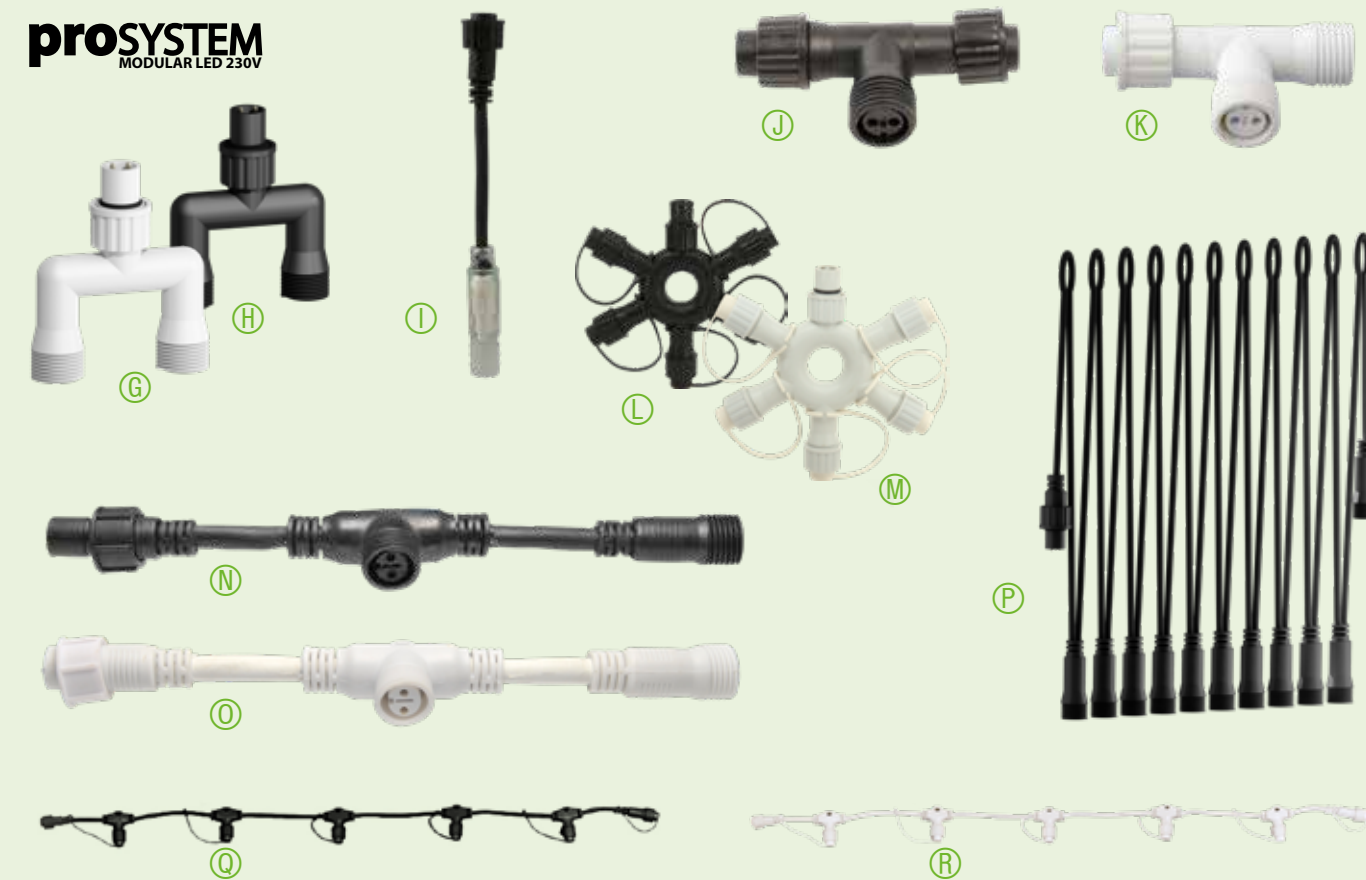

proSYSTEM
MODULAR LED 230V

ART. NR.	POWER CABLE BLACK 2 & 5 AMPÈRE
Ⓐ 010-013	● LED Power Cable Black EU - 2 Ampère (6.000 Led's)
Ⓐ 010-019	● LED Power Cable Black EU - 5 Ampère (15.000 Led's)
Ⓐ 010-015	● LED Power Cable Black UK - 2 Ampère (6.000 Led's)
Ⓐ 010-017	● LED Power Cable Black Swiss - 2 Ampère (6.000 Led's)

ART. NR.	POWER CABLE BLACK 2 & 5 AMPÈRE
Ⓑ 010-012	○ LED Power Cable White EU - 2 Ampère (6.000 Led's)
Ⓑ 010-020	○ LED Power Cable White EU - 5 Ampère (15.000 Led's)
Ⓑ 010-014	○ LED Power Cable White UK - 2 Ampère (6.000 Led's)
Ⓑ 010-016	○ LED Power Cable White Swiss - 2 Ampère (6.000 Led's)

ART. NR.	END CAPS BLACK & WHITE
Ⓔ 010-195	● End cap black
Ⓕ 010-196	○ End cap white

proSYSTEM
MODULAR LED 230V

ART. NR.	CONNECTORS
Ⓖ 010-199	○ Y-connector White
Ⓗ 010-198	● Y-connector Black
Ⓙ 010-004	● T-section-Connector Compact Black (2 pcs)
Ⓚ 010-005	○ T-section-Connector Compact White (2 pcs)
Ⓛ 010-189	● Ring connector 5-way Black
Ⓜ 010-188	○ Ring connector 5-way White
Ⓝ 010-023	● T-Connector Flexible Black 25 cm
Ⓞ 010-022	○ T-Connector Flexible White 25 cm
Ⓟ 010-006	● 5-Connector String 1 m Black
Ⓠ 010-007	○ 5-Connector String 1 m White

ART. NR.	SPECIAL ACCESSORIES
Ⓡ 010-197	● Connector 15 cm for Rope Light 13mm Black
Ⓢ 010-109	● Cone Tree divider with 10 connector strings 30 cm Black Connectable (see P13)